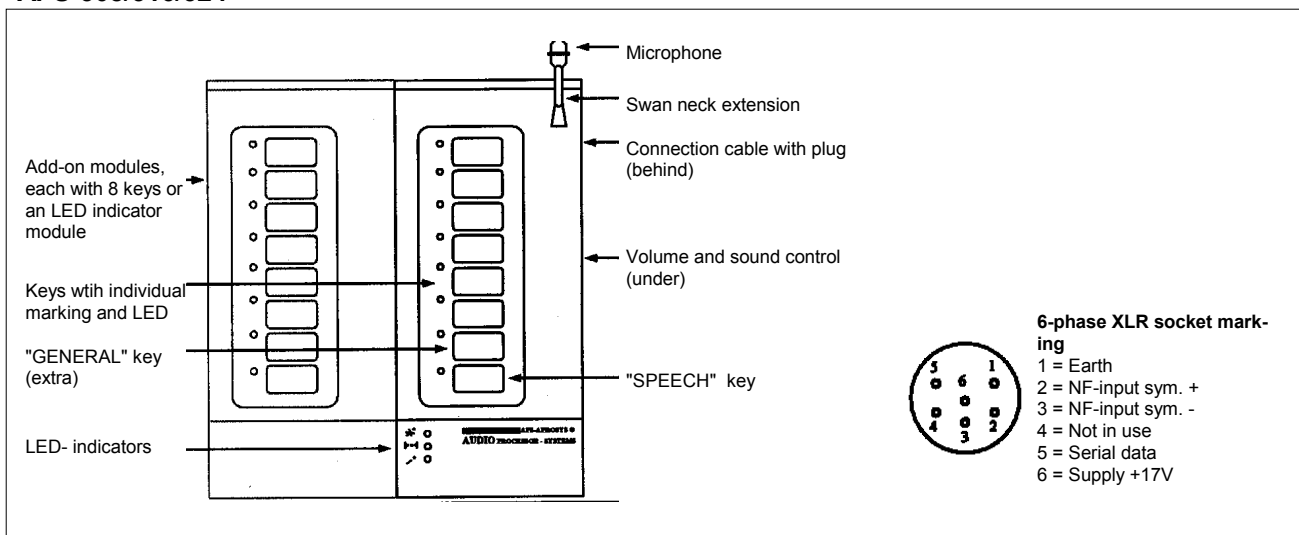

Article number	Description
BRG-APS308	Programmable digital microphone command console for bi-directional bus communication, with 8 keys, 7 programmable
BRG-APS316	As APS-308 with 16 keys, 15 programmable
BRG-APS324	As APS-308 with 24 keys, 23 programmable
BRG-APS332	As APS-308 with 32 keys, 31 programmable

Artikkelnummer	Beskrivelse
BRG-APS340	As APS-308 with 40 keys, 39 programmable
BRG-APS348	As APS-308 with 48 keys, 47 programmable
BRG-APS356	As APS-308 with 56 keys, 55 programmable
BRG-APS364	As APS-308 with 64 keys, 63 programmable

APS-308/316/324

Autronica Fire and Security AS