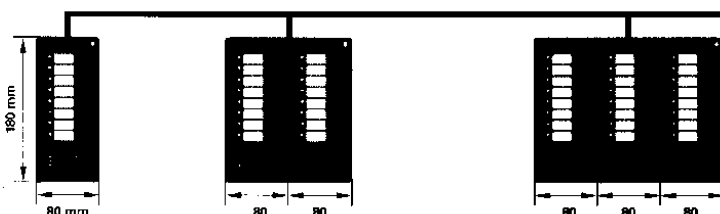

Bidirectional BUS line to central-system (GZ-928)