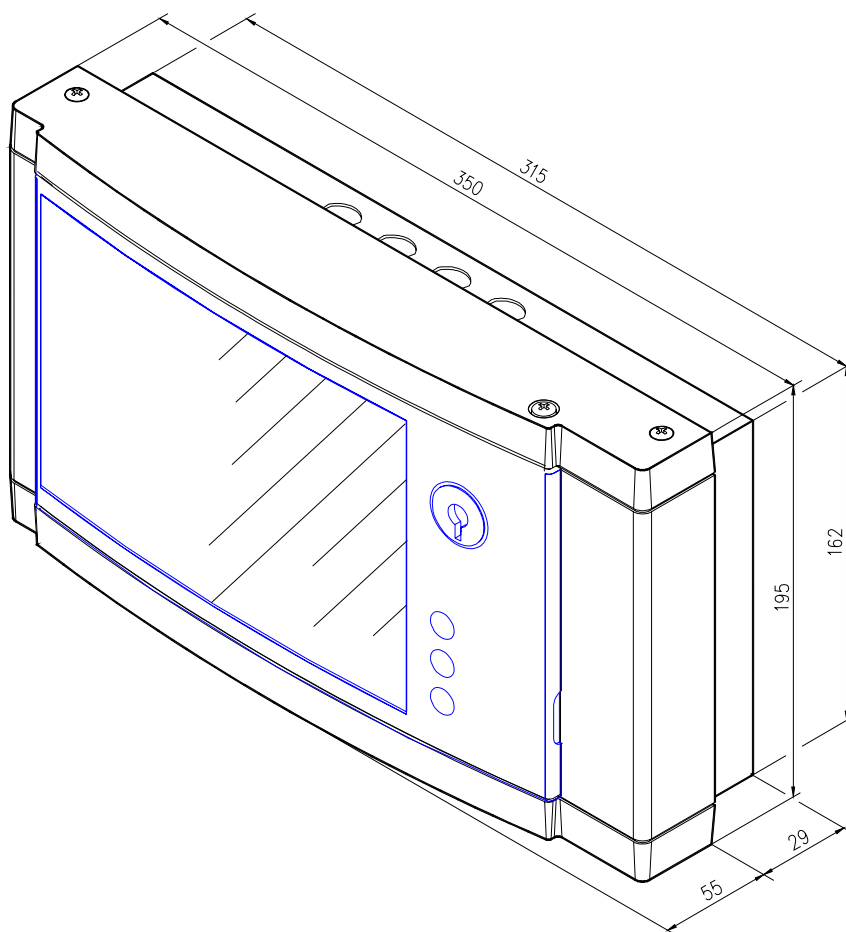

### Technical Specifications

Distance between the operation panel and the rack unit	Max. 750 metres
Cable between the operator panel and PA rack	BRG-GZ928
Fireman's Microphone	Swan-neck version, configurable priority

### Dimensions